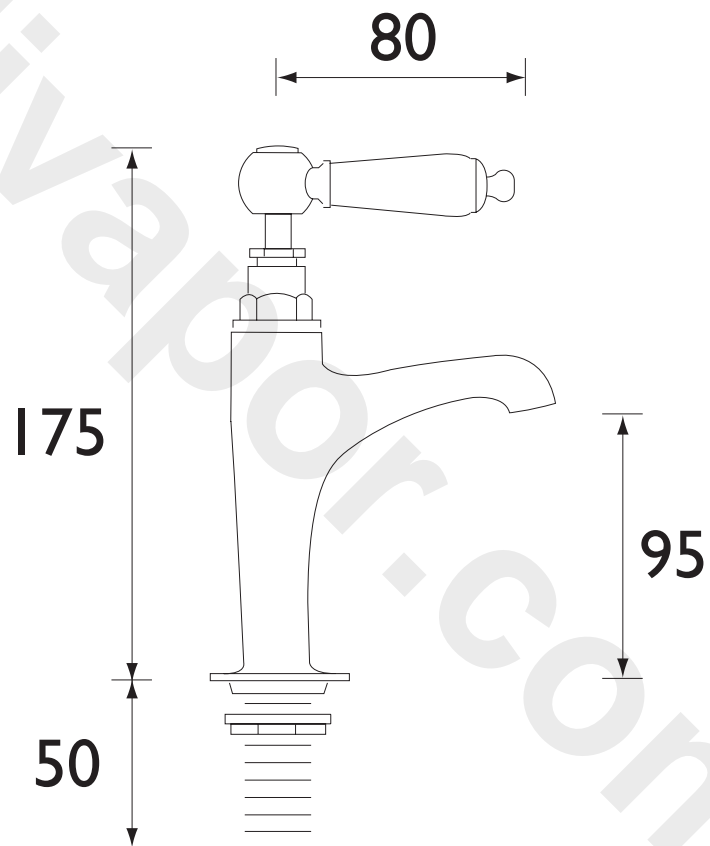

## RENAISSANC Tap Range Renaissance High Neck Pillar Taps Chrome

### Specification

<b>Product Type:</b>	Kitchen Taps
<b>Main Construction Material:</b>	Brass
<b>Mount Type:</b>	Deck Mounted
<b>Handle Type:</b>	Lever Handles
<b>Connection Inlet:</b>	1/2" BSP
<b>Connection Outlet:</b>	N/A
<b>Number of Tap Holes:</b>	2
<b>Valve/Cartridge Type:</b>	Quarter Turn 1/2" Ceramic Disc Valves
<b>Plumbing System Requirements:</b>	All - Ideally Balanced
<b>Working Pressure Range:</b>	Min. 0.2 Bar - Max. 8.0 Bar
<b>Maximum Hot Water Temperature: °C</b>	65
<b>Maximum Static Pressure: (bar)</b>	10
<b>Flow Type:</b>	Single Flow

### Dimensions (measurements in mm)